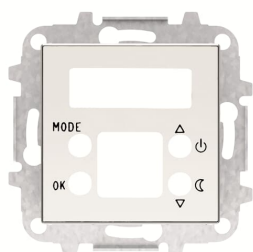

PRODUCT-DETAILS

8540.5 BL

8540.5 BL - Cover plate for digital thermostat - Soft White

General Information

Extended Product Type	8540.5 BL
Product ID	2CLA854050A1101
EAN	8427238145983
Catalog Description	8540.5 BL - Cover plate for digital thermostat - Soft White
Long Description	Cover plate for room thermostat code: 8140.5

Ordering

EAN	8427238145983
Minimum Order Quantity	5 piece
Customs Tariff Number	85389099

Dimensions

Product Net Width	0.093 m
Product Net Height	0.096 m
Product Net Depth / Length	0.138 m
Product Net Weight	0.047 kg

Environmental

Ambient Air Temperature	Operation -5 ... +35 °C Storage -5 ... +50 °C
-------------------------	--

Additional Information

Color	White
Degree of Protection	IP20
Material	Thermoplastic
Product Main Type	Sky Niessen
Product Name	Cover plate for digital thermostat - Soft White
Surface Finishing	Surface protection: Untreated Surface finishing: Matt