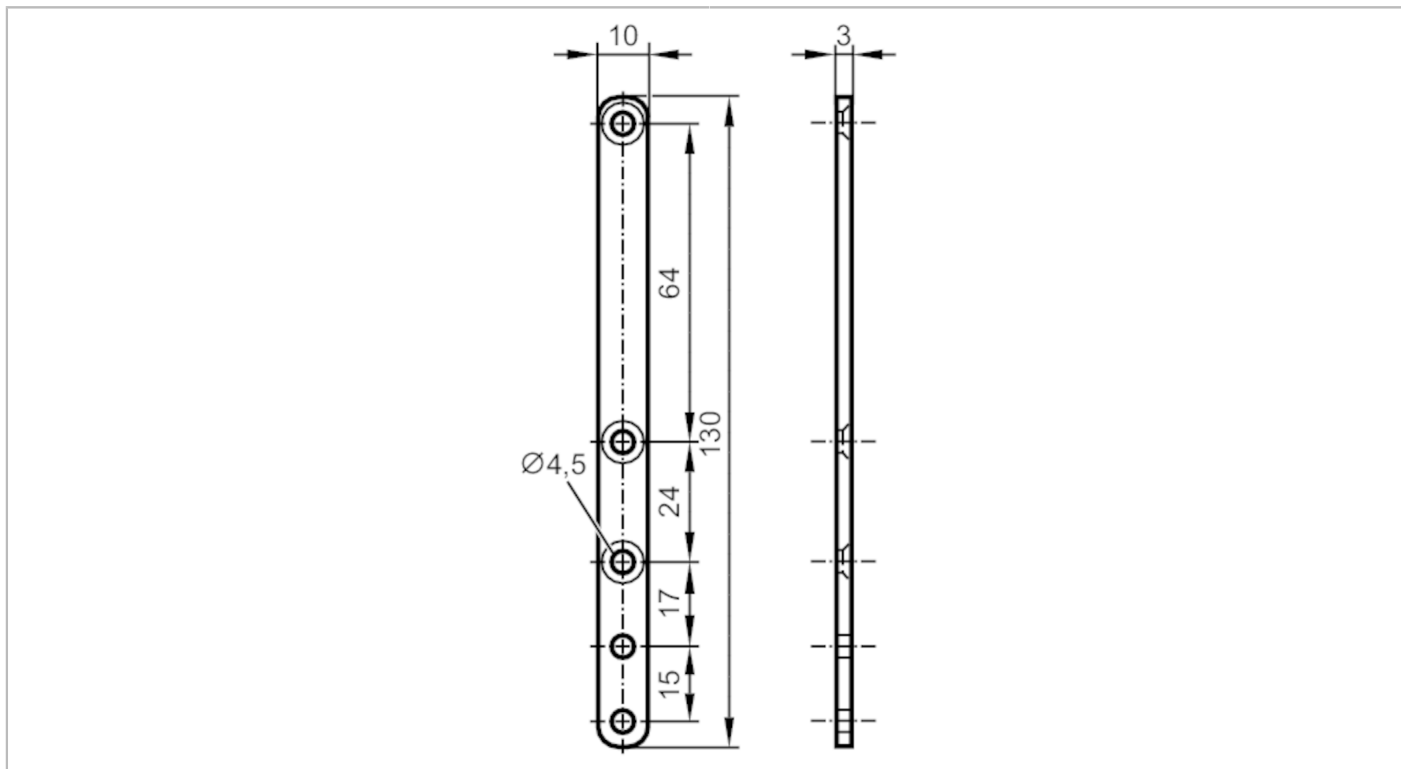

# E80337

## mounting rod

Mounting Device/ ANT600/ C

Mechanical data	
Weight [g]	61.4
Materials	stainless steel (1.4301 / 304)
Remarks	
Pack quantity	1 pcs.