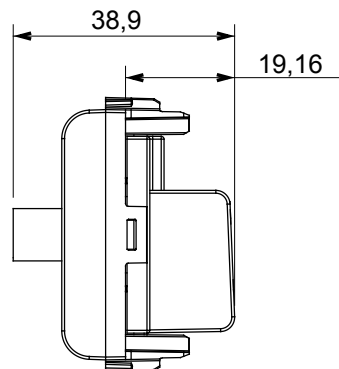

Wide range of control devices, sockets for power supply (conforming to national and international standards) signal pick-up, climate control, comfort management, technical alarm signalling and emergency lighting management. The ChoruSmart modular devices are available in five colours, glossy white, satin white, natural beige, satin black and lacquered titanium and in various sizes from 1/2, 1, 2 and 3 modules. Thanks to the mounting supports for rectangular, square and round boxes, endless combinations can be created with the ChoruSmart range of plates.

Category	TV/SAT socket-outlet	Description	Direct
Colour	Satin black	Attenuation	0 dB
Frequency	5-2400 MHz	Shielding	Class A
For connector type	F-Female	Standard	EN 60728-4; IEC 61169-24
No. modules	1	Cable fixing	With screw
Case	Pressure casting zamak metal body	Electrocod	0131
Material	Technopolymer		

DIMENSIONAL

STANDARDS/APPROVALS