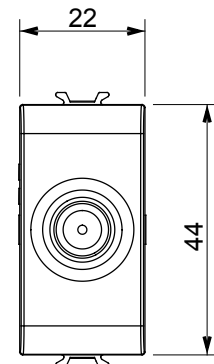

Wide range of control devices, sockets for power supply (conforming to national and international standards) signal pick-up, climate control, comfort management, technical alarm signalling and emergency lighting management. The ChoruSmart modular devices are available in five colours, glossy white, satin white, natural beige, satin black and lacquered titanium and in various sizes from 1/2, 1, 2 and 3 modules. Thanks to the mounting supports for rectangular, square and round boxes, endless combinations can be created with the ChoruSmart range of plates.

Category	TV/SAT socket-outlet	Description	Direct
Colour	Satin black	Attenuation	0 dB
Frequency	5-2400 MHz	Shielding	Class A
For connector type	F-Female	Standard	EN 60728-4; IEC 61169-24
No. modules	1	Cable fixing	With screw
Case	Pressure casting zamak metal body	Electrocod	0131
Material	Technopolymer		

DIMENSIONAL

STANDARDS/APPROVALS