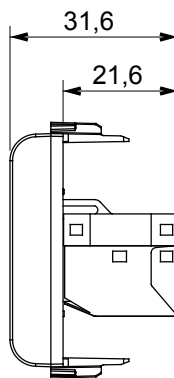

Wide range of control devices, sockets for power supply (conforming to national and international standards) signal pick-up, climate control, comfort management, technical alarm signalling and emergency lighting management. The ChoruSmart modular devices are available in five colours, glossy white, satin white, natural beige, satin black and lacquered titanium and in various sizes from 1/2, 1, 2 and 3 modules. Thanks to the mounting supports for rectangular, square and round boxes, endless combinations can be created with the ChoruSmart range of plates.

Category	Data socket	Description	RJ45
Colour	Glossy Titanium	Use category	6
Cables	FTP	Connection	Toolless
Number pairs	4	Standard	EN 60603-7-5
No. modules	1	Electrocod	3722
Material	Technopolymer		

DIMENSIONAL