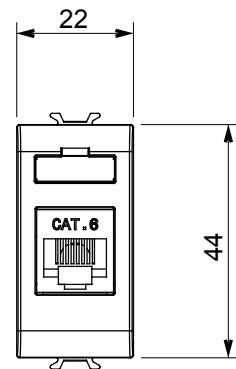

Wide range of control devices, sockets for power supply (conforming to national and international standards) signal pick-up, climate control, comfort management, technical alarm signalling and emergency lighting management. The ChoruSmart modular devices are available in five colours, glossy white, satin white, natural beige, satin black and lacquered titanium and in various sizes from 1/2, 1, 2 and 3 modules. Thanks to the mounting supports for rectangular, square and round boxes, endless combinations can be created with the ChoruSmart range of plates.

Category	Data socket	Description	RJ45
Colour	Glossy Titanium	Use category	6
Cables	FTP	Connection	Toolless
Number pairs	4	Standard	EN 60603-7-5
No. modules	1	Electrocod	3722
Material	Technopolymer		

DIMENSIONAL