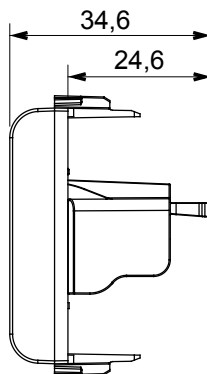

Wide range of control devices, sockets for power supply (conforming to national and international standards) signal pick-up, climate control, comfort management, technical alarm signalling and emergency lighting management. The ChoruSmart modular devices are available in five colours, glossy white, satin white, natural beige, satin black and lacquered titanium and in various sizes from 1/2, 1, 2 and 3 modules. Thanks to the mounting supports for rectangular, square and round boxes, endless combinations can be created with the ChoruSmart range of plates.

Category	Socket-outlet	Description	USB socket-outlet
Colour	Glossy Titanium	No. modules	1
Electrocod	3720	Material	Technopolymer

### DIMENSIONAL