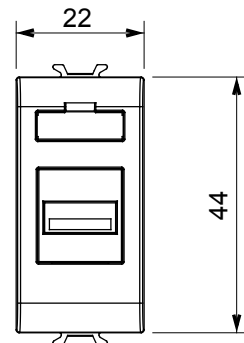

Wide range of control devices, sockets for power supply (conforming to national and international standards) signal pick-up, climate control, comfort management, technical alarm signalling and emergency lighting management. The ChoruSmart modular devices are available in five colours, glossy white, satin white, natural beige, satin black and lacquered titanium and in various sizes from 1/2, 1, 2 and 3 modules. Thanks to the mounting supports for rectangular, square and round boxes, endless combinations can be created with the ChoruSmart range of plates.

Category	Socket-outlet	Description	USB socket-outlet
Colour	Glossy Titanium	No. modules	1
Electrocod	3720	Material	Technopolymer

### DIMENSIONAL