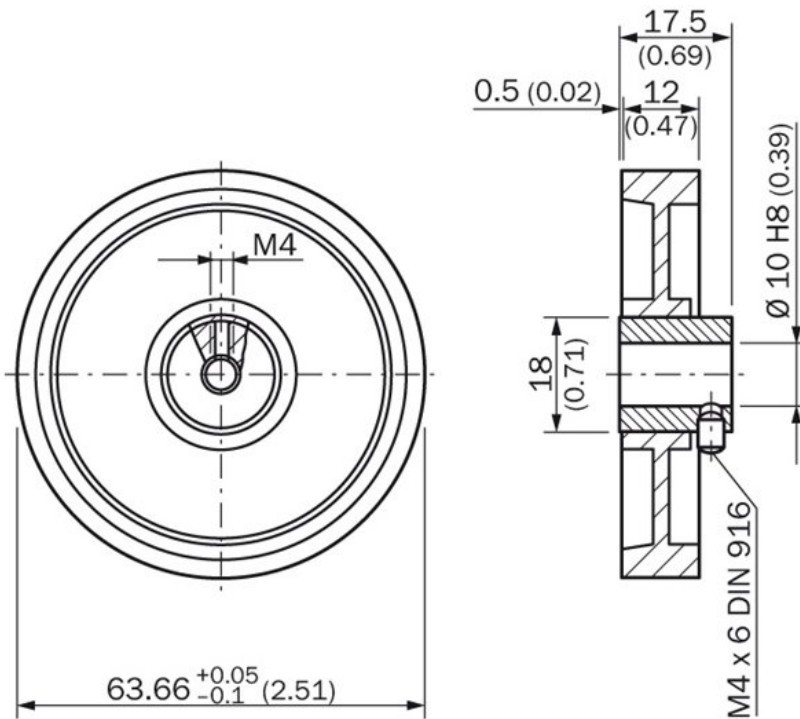

Dimensional drawing