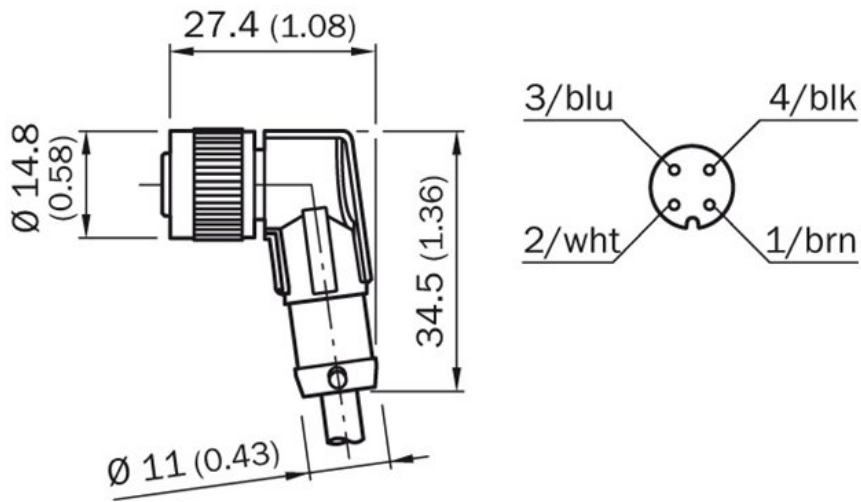

Dimensional drawing