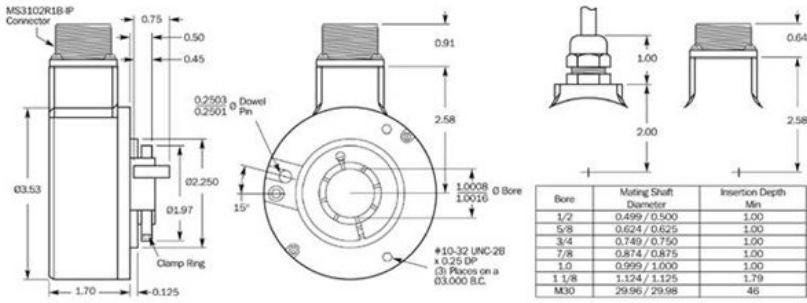

**Incremental encoders**  
**Encoder, Rotary**

DGS35-5L404096

**Model Name** > [DGS35-5L404096](#)  
**Part No.** > [7101690](#)

---

**Product features**

Type:	Rotary
Shaft/Flange design:	Through hollow shaft
Shaft diameter:	30 mm
Remark::	P block
Interface:	8 ... 24 V, HTL
Connection type:	Connector, MS, 10-pin, radial
Number of lines:	4,096
Number of lines/steps:	4,096

---

**Technical data**

Moment of inertia of the rotor:	490 gcm <sup>2</sup>
Measuring step:	90°/number of lines
Measuring step deviation:	45/Z °
Ambient operation temperature, min ... max:	-20 °C ... +70 °C
Max. angular acceleration:	1 x 10 <sup>5</sup> rad/s <sup>2</sup>
Operating torque:	7 Ncm
Start up torque:	9 Ncm
Resistance to shocks:	50/11 g/ms
Resistance to vibration:	5/2000 Hz @ 20 g
Supply voltage min ... max:	DC 8 ... 24 V
Permissible relative humidity:	95%
Voltage output:	DC
Working temperature range read head:	-20 °C ... +70 °C
Storage temperature range read head:	-30 °C 85 °C
Voltage area min ... max::	DC

# Maßzeichnung