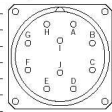

**Incremental encoders**  
**Encoder, Rotary**

DGS35-5L404096

**Model Name** > [DGS35-5L404096](#)  
**Part No.** > [7101690](#)

---

**Product features**

Type:	Rotary
Shaft/Flange design:	Through hollow shaft
Shaft diameter:	30 mm
Remark::	P block
Interface:	8 ... 24 V, HTL
Connection type:	Connector, MS, 10-pin, radial
Number of lines:	4,096
Number of lines/steps:	4,096

---

**Technical data**

Moment of inertia of the rotor:	490 gcm <sup>2</sup>
Measuring step:	90°/number of lines
Measuring step deviation:	45/Z °
Ambient operation temperature, min ... max:	-20 °C ... +70 °C
Max. angular acceleration:	1 x 10 <sup>5</sup> rad/s <sup>2</sup>
Operating torque:	7 Ncm
Start up torque:	9 Ncm
Resistance to shocks:	50/11 g/ms
Resistance to vibration:	5/2000 Hz @ 20 g
Supply voltage min ... max:	DC 8 ... 24 V
Permissible relative humidity:	95%
Voltage output:	DC
Working temperature range read head:	-20 °C ... +70 °C
Storage temperature range read head:	-30 °C 85 °C
Voltage area min ... max::	DC

# Maßzeichnung

# Anschluss-Schema

Function	10 pin	Cable
A	A	White
B	B	Pink
M	C	Lilac
A not	H	Brown
B not	I	Black
M not	J	Yellow
+Vs	D	Red
Common	F	Blue
Case ground	G	N/A
Shield	N/A	N/A

**Australia**

Phone +61 3 9457 0600  
1800 334 802 – tollfree  
E-Mail sales@sick.com.au