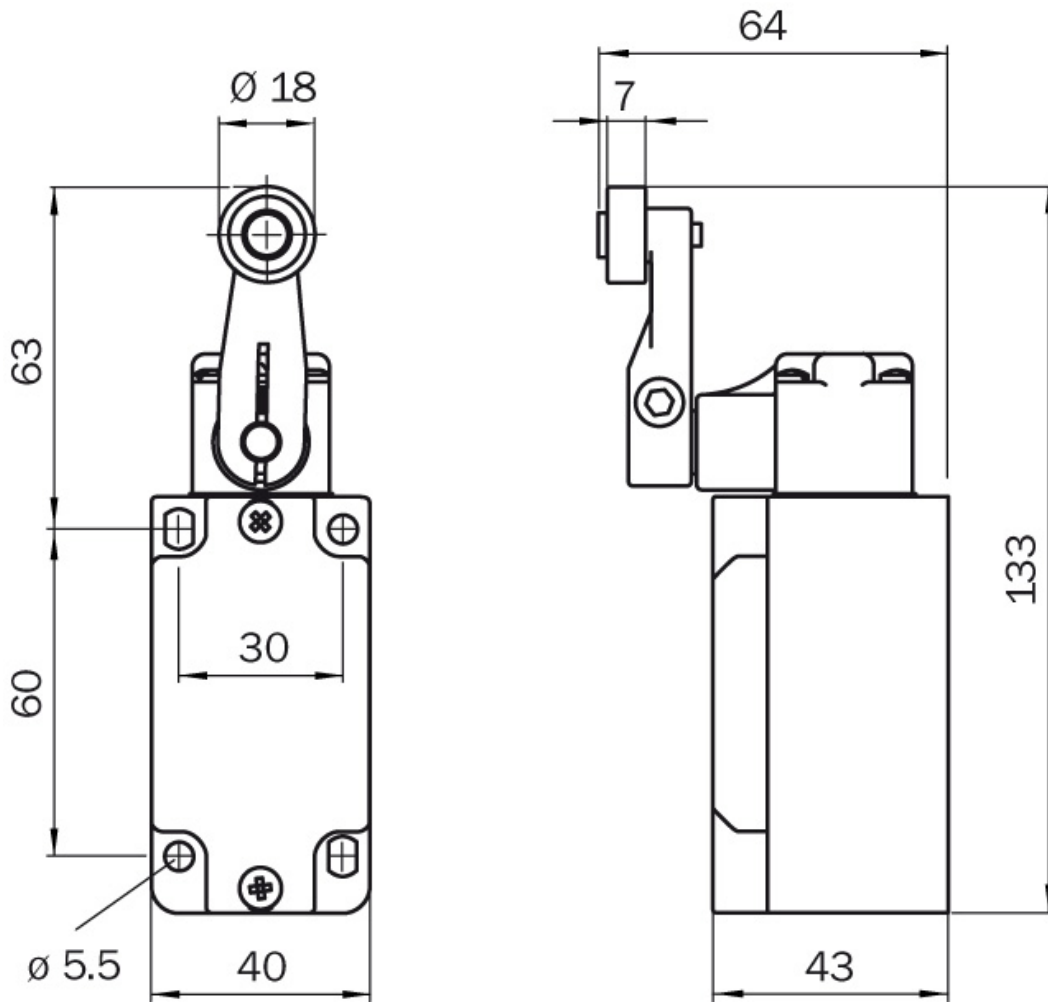

Dimensional drawing

Actuator travel diagram