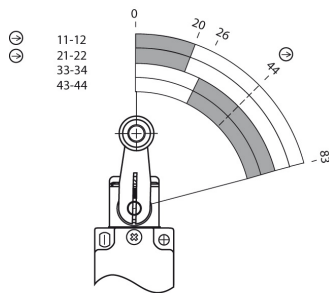

Actuator travel diagram

- ☐ Contacts open
- ☒ Contacts closed