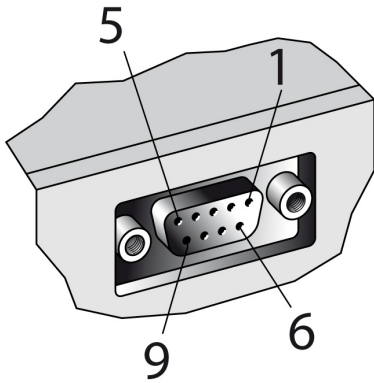

¹⁾ 1.5 MBd to max. +40 °C, ≤ 0.5 MBd to max. +55 °C

Dimensional drawing

Connection type, connector

Connection type, data interface

Data interface Profibus (L2-DP)

Australia

Phone +61 3 9457 0600
1800 334 802 – tollfree
E-Mail sales@sick.com.au