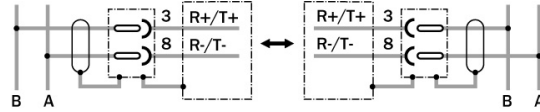

¹⁾ 1.5 MBd to max. +40 °C, ≤ 0.5 MBd to max. +55 °C

Dimensional drawing

Connection type, connector

Connection type, data interface

Data interface Profibus (L2-DP)

Australia

Phone +61 3 9457 0600
1800 334 802 – tollfree
E-Mail sales@sick.com.au