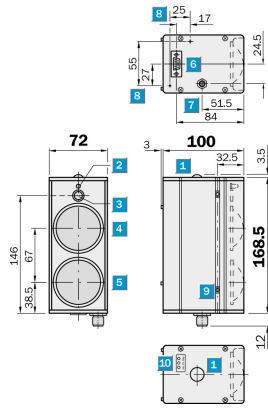

Dimensional drawing