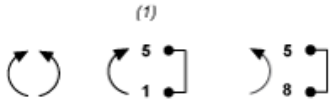

Wiring Diagram

Pre-wired Connector Connections

(1) Direction of rotation for pin 5

Pin number	Function	Colour
1	0 V	BK
2	Data (+)	BN
3	Clk (+)	GN
4	R	–
5	Direction	VT
6	Reset	BU
7	R	–
8	+ V	RD
9	R	–
10	Data (-)	OG
11	Clk (-)	YE
12	R	–

R: reserved, do not connect