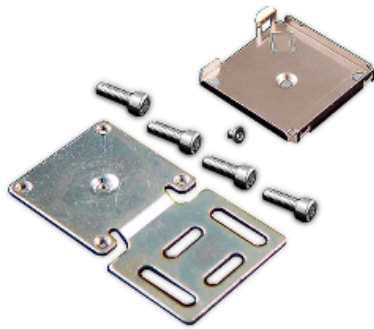

Price* : 6.03 GBP

Main

Accessory / separate part designation	Clip-on mounting plate
Accessory / separate part destination	Flat form 40 x 40 x 15 tag Flat form 40 x 40 x 15 station Flat form 40 x 40 x 15 sensor
Accessory / separate part category	Mounting and fixing accessories
Accessory / separate part type	Mounting plate
Product compatibility	XS flat form 40 x 40 x 15 XG flat form 40 x 40 x 15
Quantity per set	Set of 1
Additional information	Mounting possible without clip on tapped hole

Complementary

Product weight	0.025 kg
----------------	----------

Offer Sustainability

Sustainable offer status	Green Premium product
EU RoHS Directive	Pro-active compliance (Product out of EU RoHS legal scope) EU RoHS Declaration
Mercury free	Yes
RoHS exemption information	Yes
Environmental Disclosure	Product Environmental Profile
Circularity Profile	End of Life Information