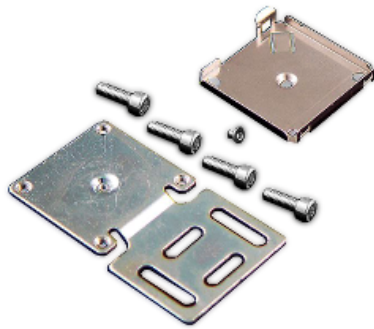

### Main

Accessory / separate part designation	Clip-on mounting plate
Accessory / separate part destination	Flat form 26 x 26 x 13 tag Flat form 26 x 26 x 13 sensor Flat form 26 x 26 x 13 station
Accessory / separate part category	Mounting and fixing accessories
Accessory / separate part type	Mounting plate
Product compatibility	XG flat form 26 x 26 x 13 XS flat form 26 x 26 x 13
Quantity per set	Set of 1
Additional information	Mounting possible without clip on tapped hole