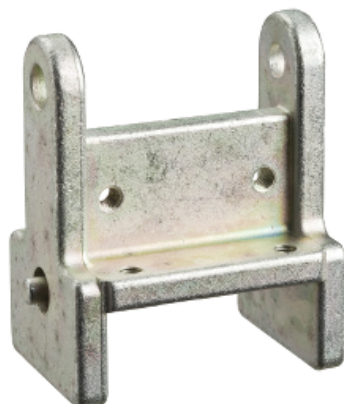

Price* : 7.41 GBP

Main

Accessory / separate part designation	Replacement bracket
Accessory / separate part destination	Flat form 26 x 26 x 13 sensor
Accessory / separate part category	Mounting and fixing accessories
Accessory / separate part type	Replacement bracket
Product compatibility	XS flat form 26 x 26 x 13
Quantity per set	Set of 1

Complementary

Product weight	0.06 kg
----------------	---------

Offer Sustainability

Sustainable offer status	Green Premium product
EU RoHS Directive	Pro-active compliance (Product out of EU RoHS legal scope) EU RoHS Declaration
Mercury free	Yes
RoHS exemption information	Yes
Environmental Disclosure	Product Environmental Profile
Circularity Profile	End of Life Information