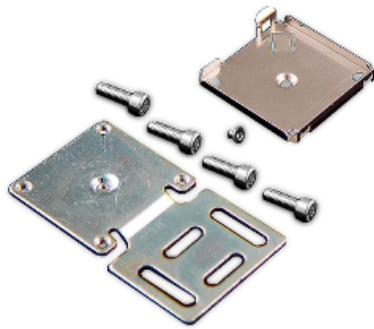

### Main

Accessory / separate part designation	Clip-on mounting plate
Accessory / separate part destination	Flat form 15 x 32 x 8 sensor
Accessory / separate part category	Mounting and fixing accessories
Accessory / separate part type	Mounting plate
Product compatibility	XS flat form 15 x 32 x 8
Quantity per set	Set of 1
Additional information	Mounting possible without clip on tapped hole