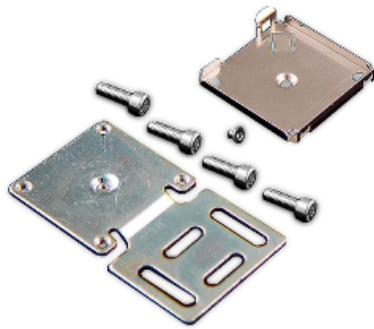

Price* : 2.46 GBP

Main

Accessory / separate part designation	Clip-on mounting plate
Accessory / separate part destination	Flat form 8 x 22 x 8 sensor
Accessory / separate part category	Mounting and fixing accessories
Accessory / separate part type	Mounting plate
Product compatibility	XS flat form 8 x 22 x 8
Quantity per set	Set of 1
Additional information	Mounting possible without clip on tapped hole

Complementary

Product weight	0.003 kg
----------------	----------

Offer Sustainability

Sustainable offer status	Green Premium product
EU RoHS Directive	Pro-active compliance (Product out of EU RoHS legal scope) EU RoHS Declaration
Mercury free	Yes
RoHS exemption information	Yes
Environmental Disclosure	Product Environmental Profile
Circularity Profile	End of Life Information